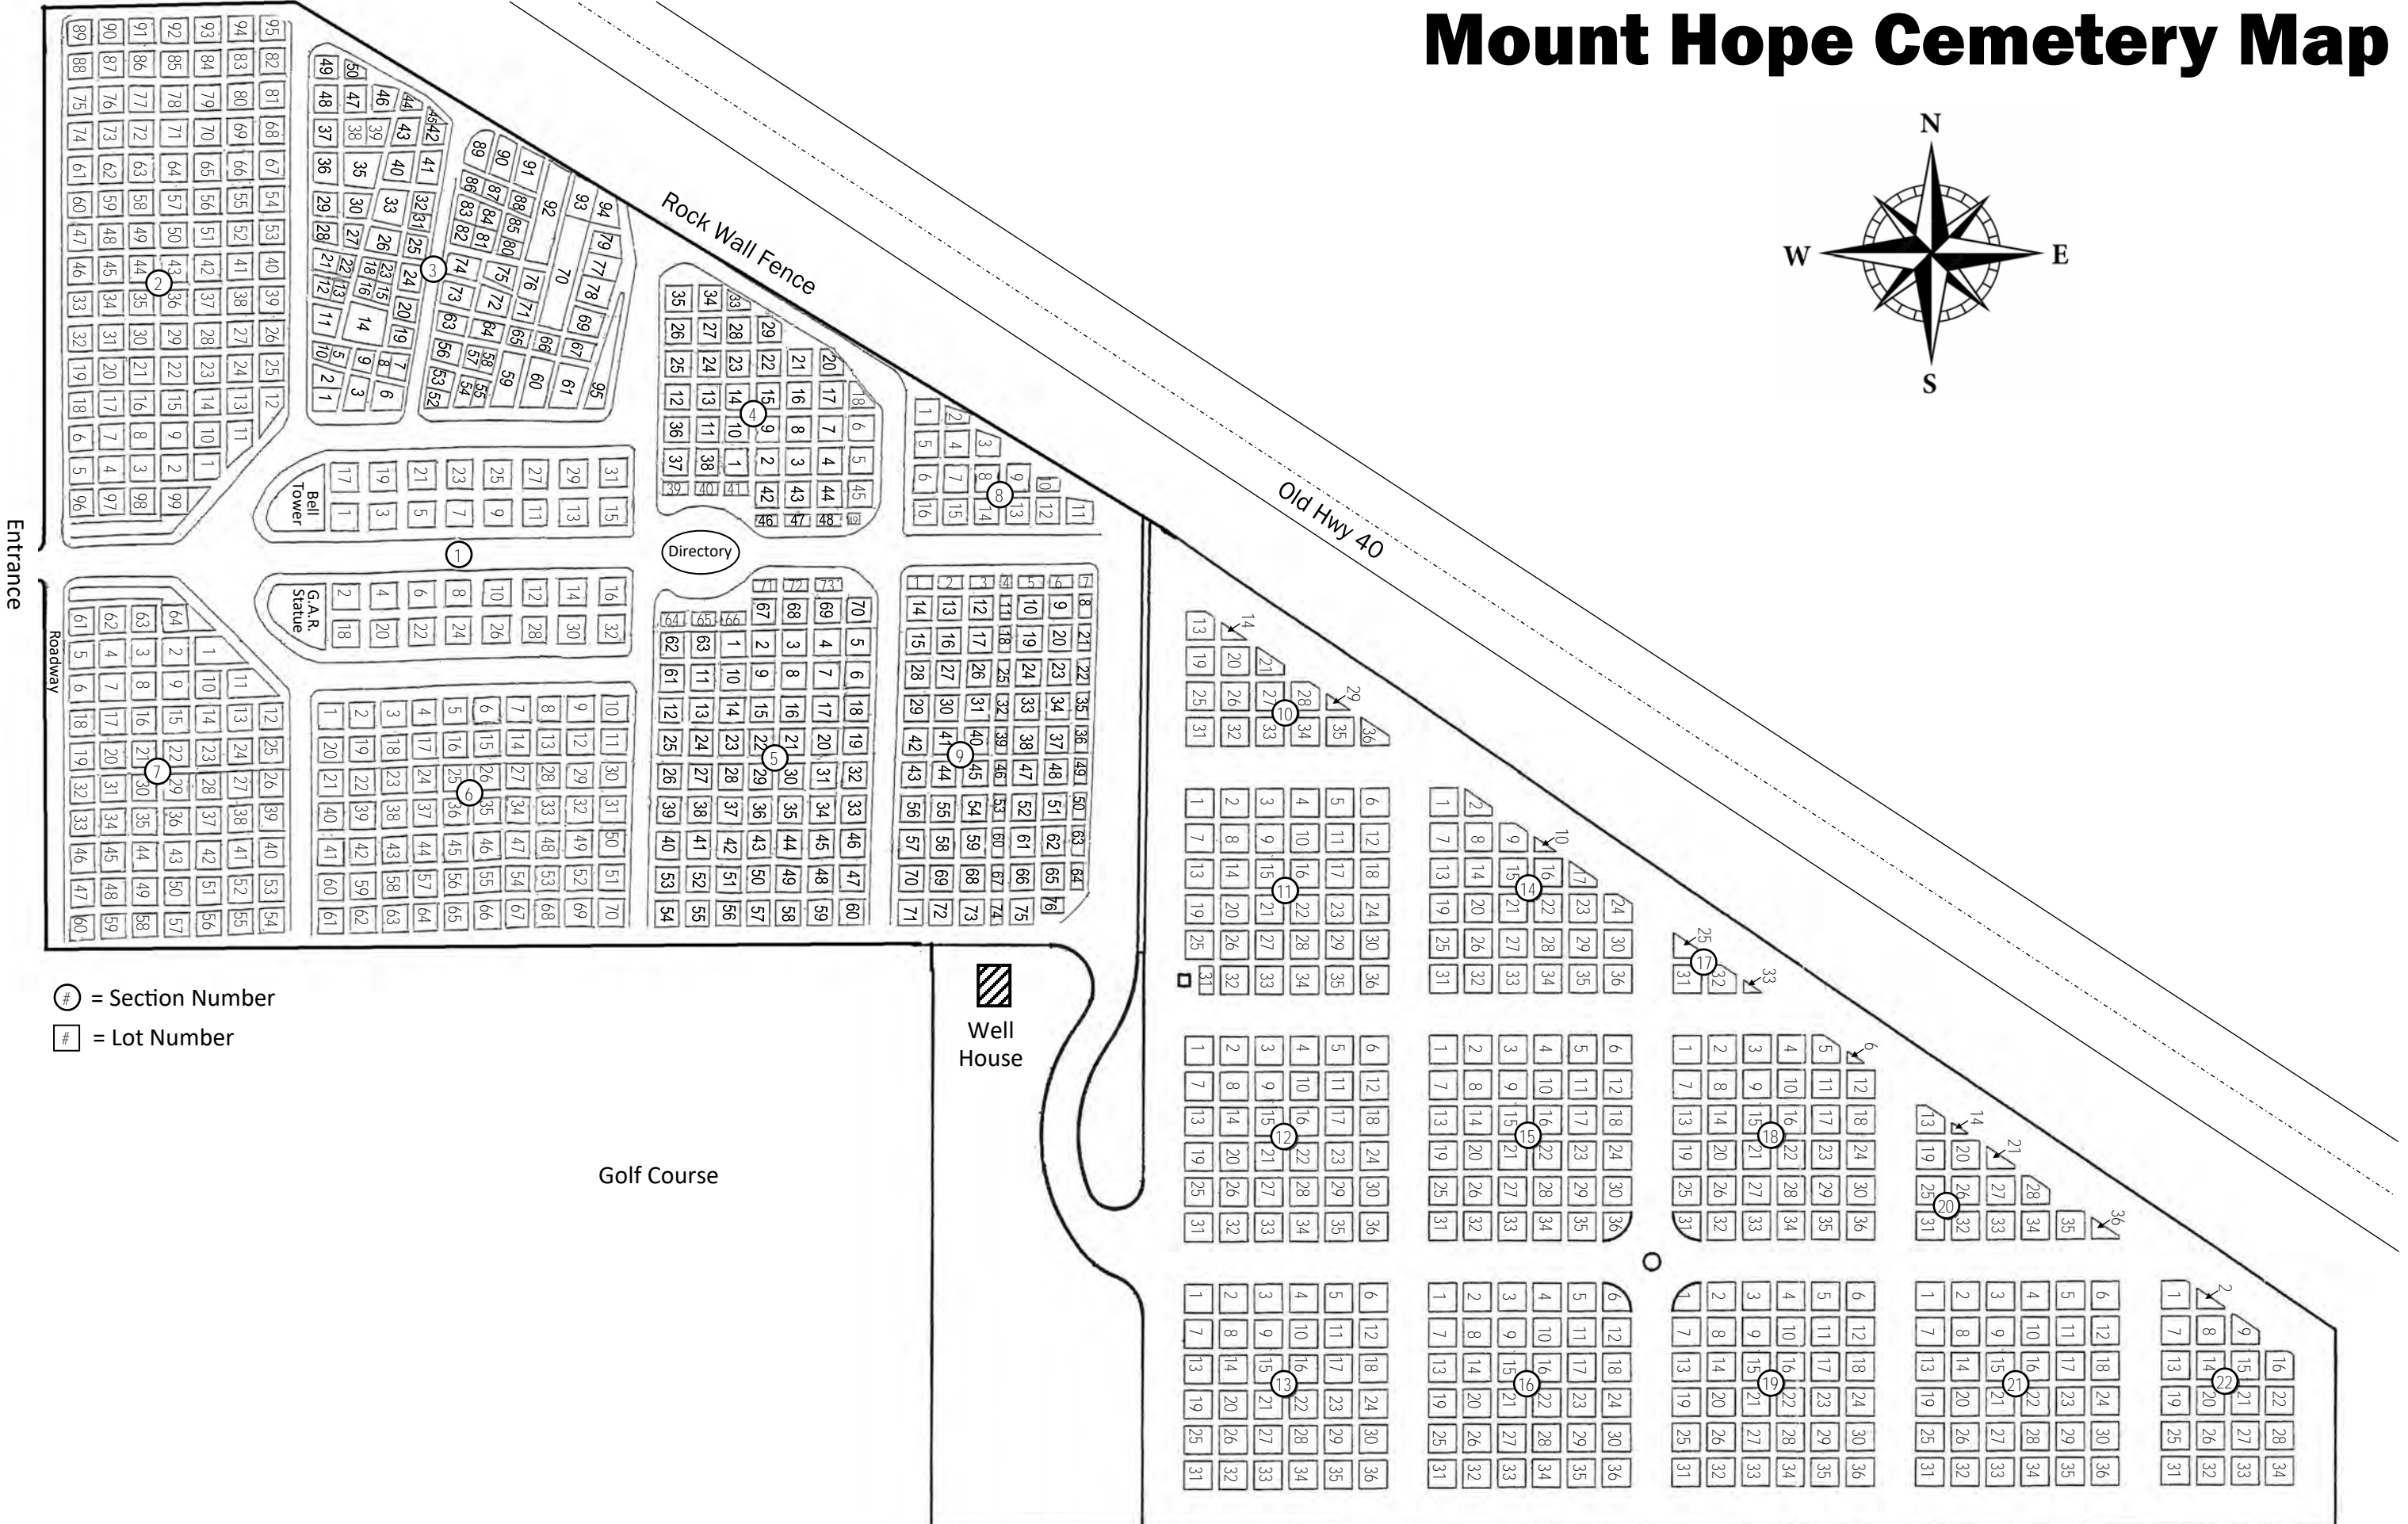

# Mount Hope Cemetery Map

⊕ = Section Number  
 # = Lot Number