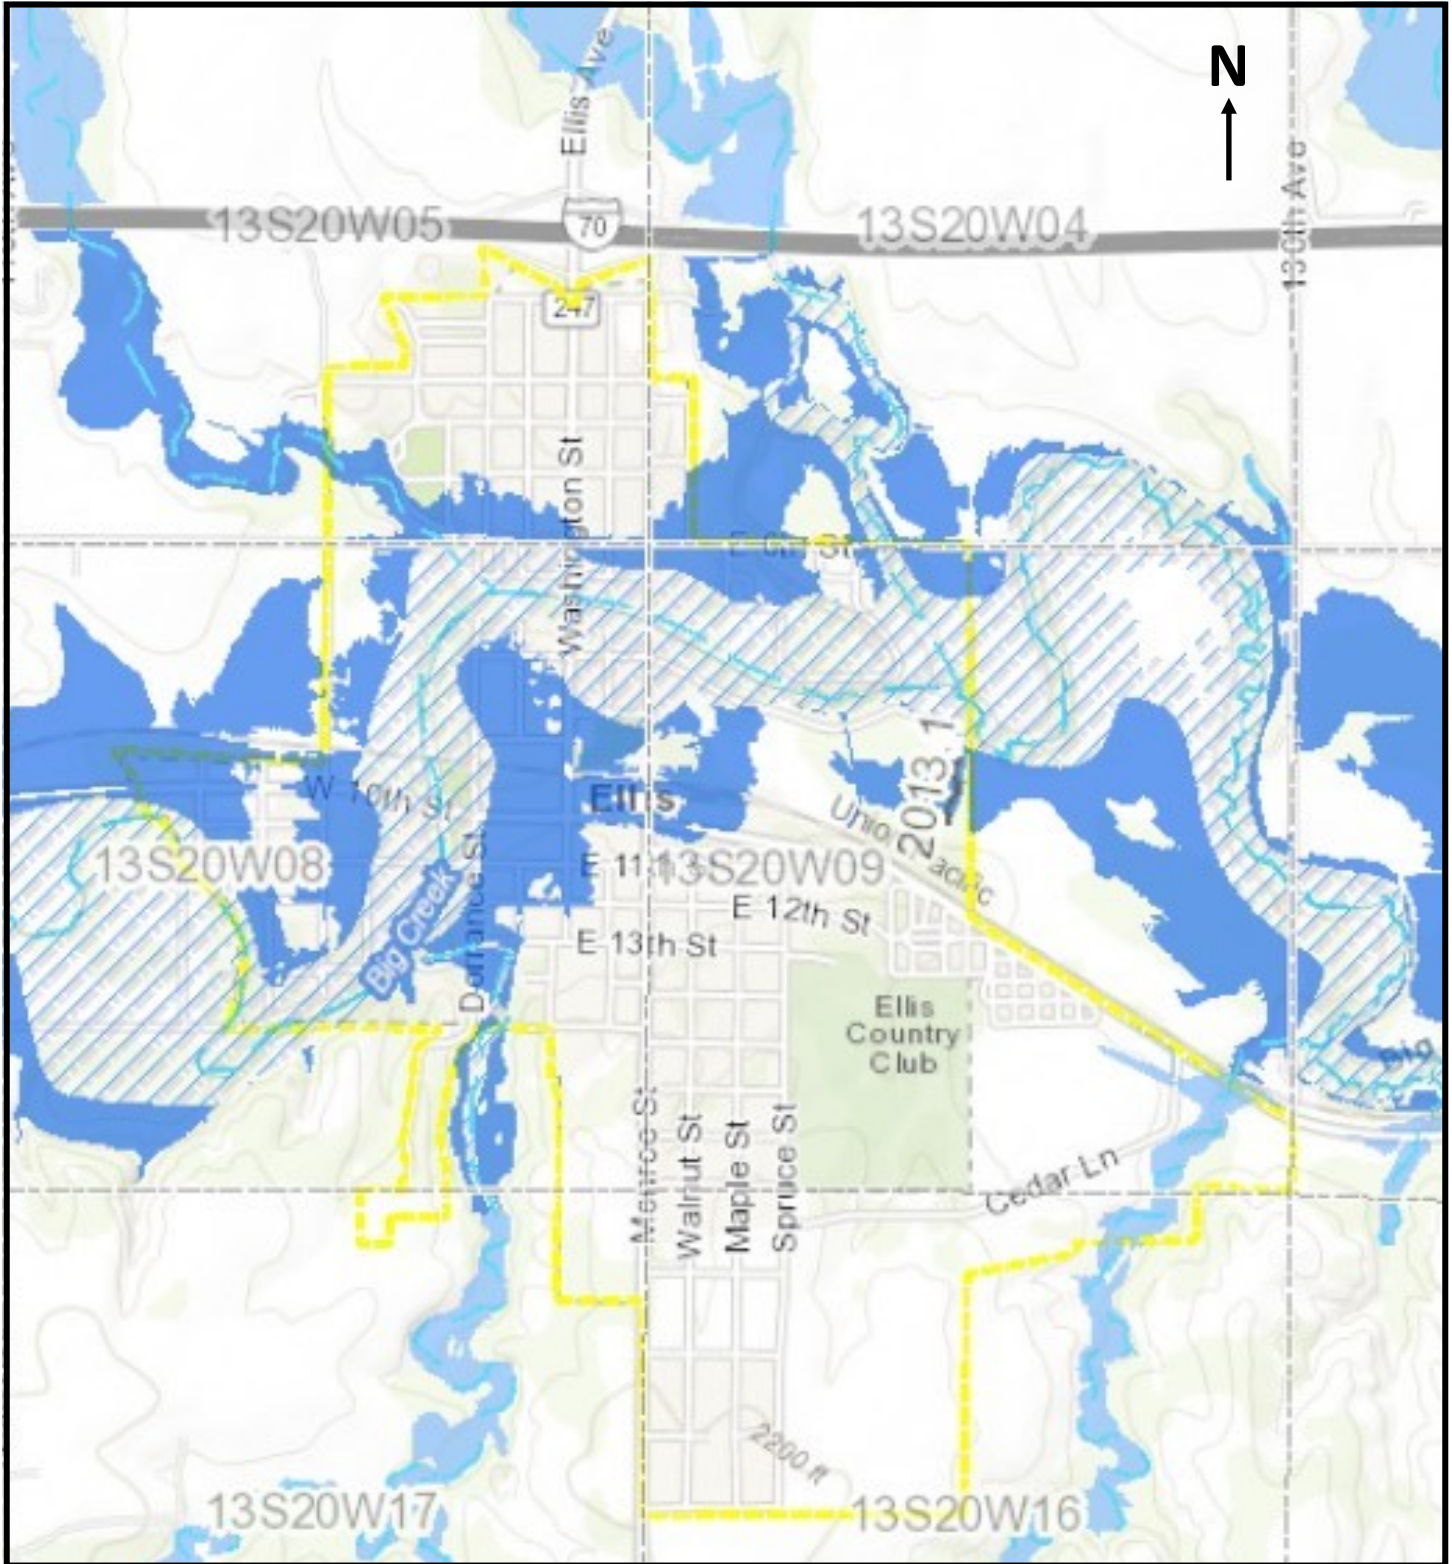

# Ellis Floodway Boundary Map

Ellis City Limits

Streams Center Line

Special Flood Hazard Area

AE, Floodway

AE, Floodplain